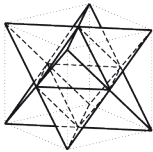

# Calendario 2025 Stella Octangula

laslaminas.es

@laslaminas.es : comparte y etiquétame en instagram

The main calendar template, a large octagonal shape divided into 12 sections, each representing a month. The months are: ENERO (January), FEBRERO (February), MARZO (March), ABRIL (April), MAYO (May), JUNIO (June), JULIO (July), AGOSTO (August), SEPTIEMBRE (September), OCTUBRE (October), NOVIEMBRE (November), and DICIEMBRE (December). Each month contains a calendar grid with days of the week and dates. The template includes fold lines and instructions: "Plegado valle" (fold inward) and "Plegado montaña" (fold outward). A small diagram shows how to fold the template into a cube-like shape. The template also features a circular color key and a small octagonal diagram.