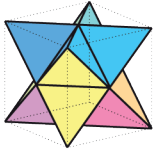

# Calendario 2025 Stella Octangula

laslaminas.es

@laslaminas.es : comparte y etiquétame en instagram

The main calendar template, a large octagonal shape divided into 12 sections, each representing a month. The months are: ENERO (January), FEBRERO (February), MARZO (March), ABRIL (April), MAYO (May), JUNIO (June), JULIO (July), AGOSTO (August), SEPTIEMBRE (September), OCTUBRE (October), NOVIEMBRE (November), and DICIEMBRE (December). Each month contains a calendar grid with days of the week and dates. The template includes fold lines and instructions: "Plegado valle" (fold inward) and "Plegado montaña" (fold outward). A small diagram shows how to fold the template into a cube-like shape. The template also features a circular color key and a small octagonal diagram.