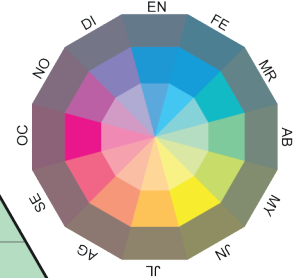

laslaminas.es

CC BY NC ND