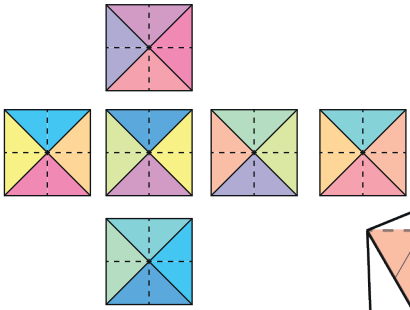

# Calendario 2025 Stella Octangula

laslaminas.es

@laslaminas.es : comparte y etiquétame en instagram

The main calendar template, a large octagonal shape divided into 12 sections, each representing a month. The months are: ENERO (January), FEBRERO (February), MARZO (March), ABRIL (April), MAYO (May), JUNIO (June), JULIO (July), AGOSTO (August), SEPTIEMBRE (September), OCTUBRE (October), NOVIEMBRE (November), and DICIEMBRE (December). Each month contains a calendar grid with days of the week and dates. The template includes fold lines and instructions: "Plegado valle" (fold inward) and "Plegado montaña" (fold outward). A small diagram shows how to fold the template into a cube-like shape. The template also features a circular color key and a small octagonal diagram.