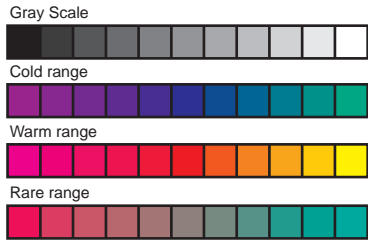

COLOR WHEEL

RANGES

PRIMARY

ADDITIVE: RGB

SECONDARY

SUBTRACTIVE: CMY

TERTIARY

RARE COLORS

COMPLEMENTARY	RARE
30% Red + 70% Cyan	= Dark Gray
70% Red + 30% Cyan	= Brown
30% Orange + 70% Blue	= Blue-Gray
70% Orange + 30% Blue	= Tan

CONTEXT / SIMULTANEOUS CONTRAST

COLOR HARMONY

COMPLEMENTARY

ANALOGOUS

SPLIT COMPLEMENTARY

TRIAD

DOUBLE COMPLEMENTARY

SQUARE

RECTANGULAR

COLOR SUBJECTIVE SYMBOLISM

- RED:** Intense, fire, blood, energy, war, danger, love, passionate, strong, ambition, aggression, alertness, braveness, dominating, dramatic, emotional, energetic, erotic...
- PURPLE:** Royalty, power, nobility, wealth, ambition, dignified, mysterious, aristocracy, art, anxiety, beauty, compassion, conflict, dream, dignity, enigma, extravagance...
- YELLOW:** Sunshine, joy, cheerfulness, intellect, energy, attention-getter, activity, aspiration, alertness, brightness, richness, happiness, idealism, imagination...
- BLUE:** Sky, sea, depth, stability, trust, masculine, acceptance, authority, balance, calmness, coolness, cooperation, culture, depression, distance, honesty, ...
- GREEN:** Nature, growth, fertility, freshness, healing, safety, money, adventure, balance, efficiency, cleanliness, faith, freedom, generosity, good luck, poison, health, outdoors...
- ORANGE:** Warm, stimulating, enthusiasm, happiness, success, creative, autumn, action, appetite, assurance, exaggerated, competent, cheerful, tiring, outrageous...