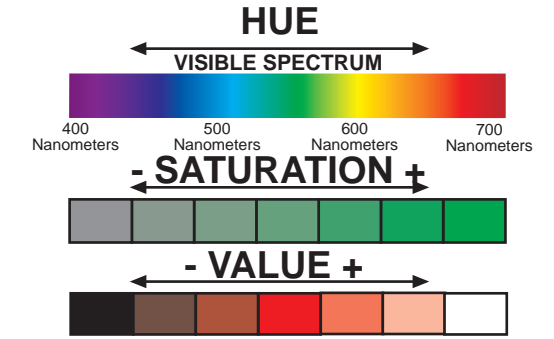

COLOR WHEEL

RANGES

PRIMARY

ADDITIVE: RGB

SECONDARY

SUBTRACTIVE: CMY

TERTIARY

RARE COLORS

COMPLEMENTARY	RARE
30% Red + 70% Cyan	= Dark Gray
70% Red + 30% Cyan	= Brown
30% Orange + 70% Blue	= Blue-Gray
70% Orange + 30% Blue	= Tan

CONTEXT / SIMULTANEOUS CONTRAST

COLOR HARMONY

COMPLEMENTARY

ANALOGOUS

SPLIT COMPLEMENTARY

TRIAD

DOUBLE COMPLEMENTARY

SQUARE

RECTANGULAR

COLOR SUBJECTIVE SYMBOLISM

- RED:** Intense, fire, blood, energy, war, danger, love, passionate, strong, ambition, aggression, alertness, braveness, dominating, dramatic, emotional, energetic, erotic...
- PURPLE:** Royalty, power, nobility, wealth, ambition, dignified, mysterious, aristocracy, art, anxiety, beauty, compassion, conflict, dream, dignity, enigma, extravagance...
- YELLOW:** Sunshine, joy, cheerfulness, intellect, energy, attention-getter, activity, aspiration, alertness, brightness, richness, happiness, idealism, imagination...
- BLUE:** Sky, sea, depth, stability, trust, masculine, acceptance, authority, balance, calmness, coolness, cooperation, culture, depression, distance, honesty, ...
- GREEN:** Nature, growth, fertility, freshness, healing, safety, money, adventure, balance, efficiency, cleanliness, faith, freedom, generosity, good luck, poison, health, outdoors...
- ORANGE:** Warm, stimulating, enthusiasm, happiness, success, creative, autumn, action, appetite, assurance, exaggerated, competent, cheerful, tiring, outrageous...