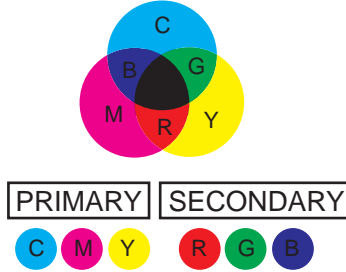

COLOR WHEEL

RANGES

PRIMARY

ADDITIVE: RGB

SECONDARY

SUBTRACTIVE: CMY

TERTIARY

RARE COLORS

COMPLEMENTARY	RARE
30% Red + 70% Cyan	= Dark Gray
70% Red + 30% Cyan	= Brown
30% Orange + 70% Blue	= Blue-Gray
70% Orange + 30% Blue	= Tan

CONTEXT / SIMULTANEOUS CONTRAST

COLOR HARMONY

COMPLEMENTARY

ANALOGOUS

SPLIT COMPLEMENTARY

TRIAD

DOUBLE COMPLEMENTARY

SQUARE

RECTANGULAR

COLOR SUBJECTIVE SYMBOLISM

- RED:** Intense, fire, blood, energy, war, danger, love, passionate, strong, ambition, aggression, alertness, braveness, dominating, dramatic, emotional, energetic, erotic...
- PURPLE:** Royalty, power, nobility, wealth, ambition, dignified, mysterious, aristocracy, art, anxiety, beauty, compassion, conflict, dream, dignity, enigma, extravagance...
- YELLOW:** Sunshine, joy, cheerfulness, intellect, energy, attention-getter, activity, aspiration, alertness, brightness, richness, happiness, idealism, imagination...
- BLUE:** Sky, sea, depth, stability, trust, masculine, acceptance, authority, balance, calmness, coolness, cooperation, culture, depression, distance, honesty, ...
- GREEN:** Nature, growth, fertility, freshness, healing, safety, money, adventure, balance, efficiency, cleanliness, faith, freedom, generosity, good luck, poison, health, outdoors...
- ORANGE:** Warm, stimulating, enthusiasm, happiness, success, creative, autumn, action, appetite, assurance, exaggerated, competent, cheerful, tiring, outrageous...