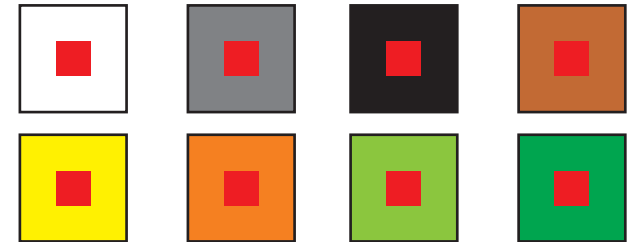

COLOR WHEEL

RANGES

PRIMARY

ADDITIVE: RGB

SECONDARY

SUBTRACTIVE: CMY

TERTIARY

RARE COLORS

COMPLEMENTARY	RARE
30% Red + 70% Cyan	= Dark Gray
70% Red + 30% Cyan	= Brown
30% Orange + 70% Blue	= Blue-Gray
70% Orange + 30% Blue	= Tan

CONTEXT / SIMULTANEOUS CONTRAST

COLOR HARMONY

COMPLEMENTARY

ANALOGOUS

SPLIT COMPLEMENTARY

TRIAD

DOUBLE COMPLEMENTARY

SQUARE

RECTANGULAR

COLOR SUBJECTIVE SYMBOLISM

- RED:** Intense, fire, blood, energy, war, danger, love, passionate, strong, ambition, aggression, alertness, braveness, dominating, dramatic, emotional, energetic, erotic...
- PURPLE:** Royalty, power, nobility, wealth, ambition, dignified, mysterious, aristocracy, art, anxiety, beauty, compassion, conflict, dream, dignity, enigma, extravagance...
- YELLOW:** Sunshine, joy, cheerfulness, intellect, energy, attention-getter, activity, aspiration, alertness, brightness, richness, happiness, idealism, imagination...
- BLUE:** Sky, sea, depth, stability, trust, masculine, acceptance, authority, balance, calmness, coolness, cooperation, culture, depression, distance, honesty, ...
- GREEN:** Nature, growth, fertility, freshness, healing, safety, money, adventure, balance, efficiency, cleanliness, faith, freedom, generosity, good luck, poison, health, outdoors...
- ORANGE:** Warm, stimulating, enthusiasm, happiness, success, creative, autumn, action, appetite, assurance, exaggerated, competent, cheerful, tiring, outrageous...